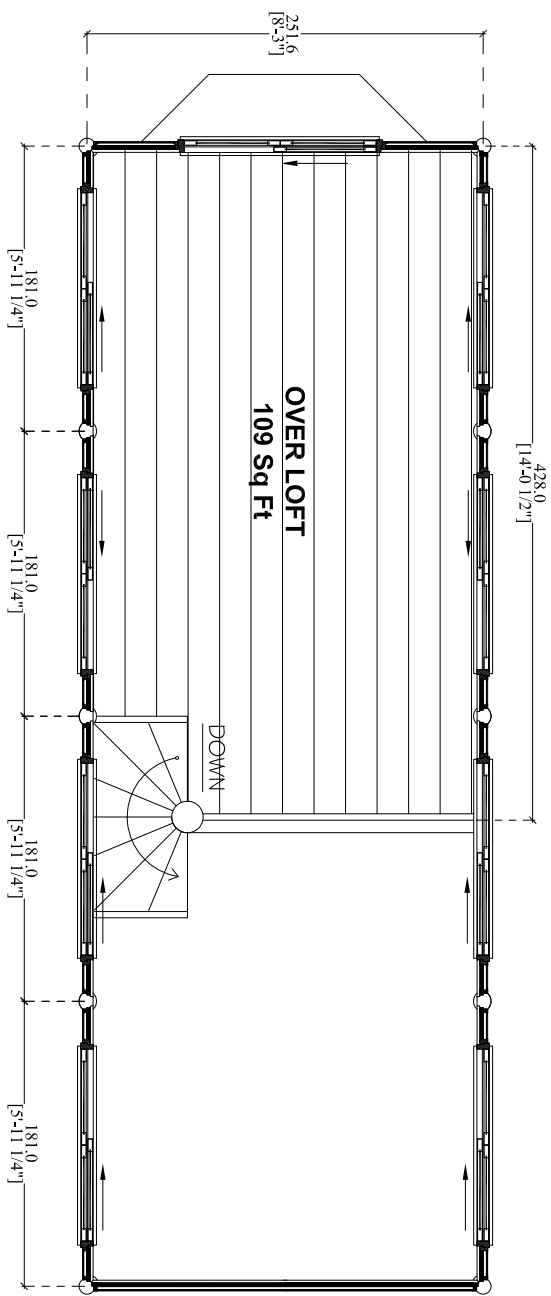

24 FT Long TINY TEMPLE FLOOR PLAN

LOFT PLAN
Scale 1/4"=1'

FLOOR PLAN
Scale 1/4"=1'