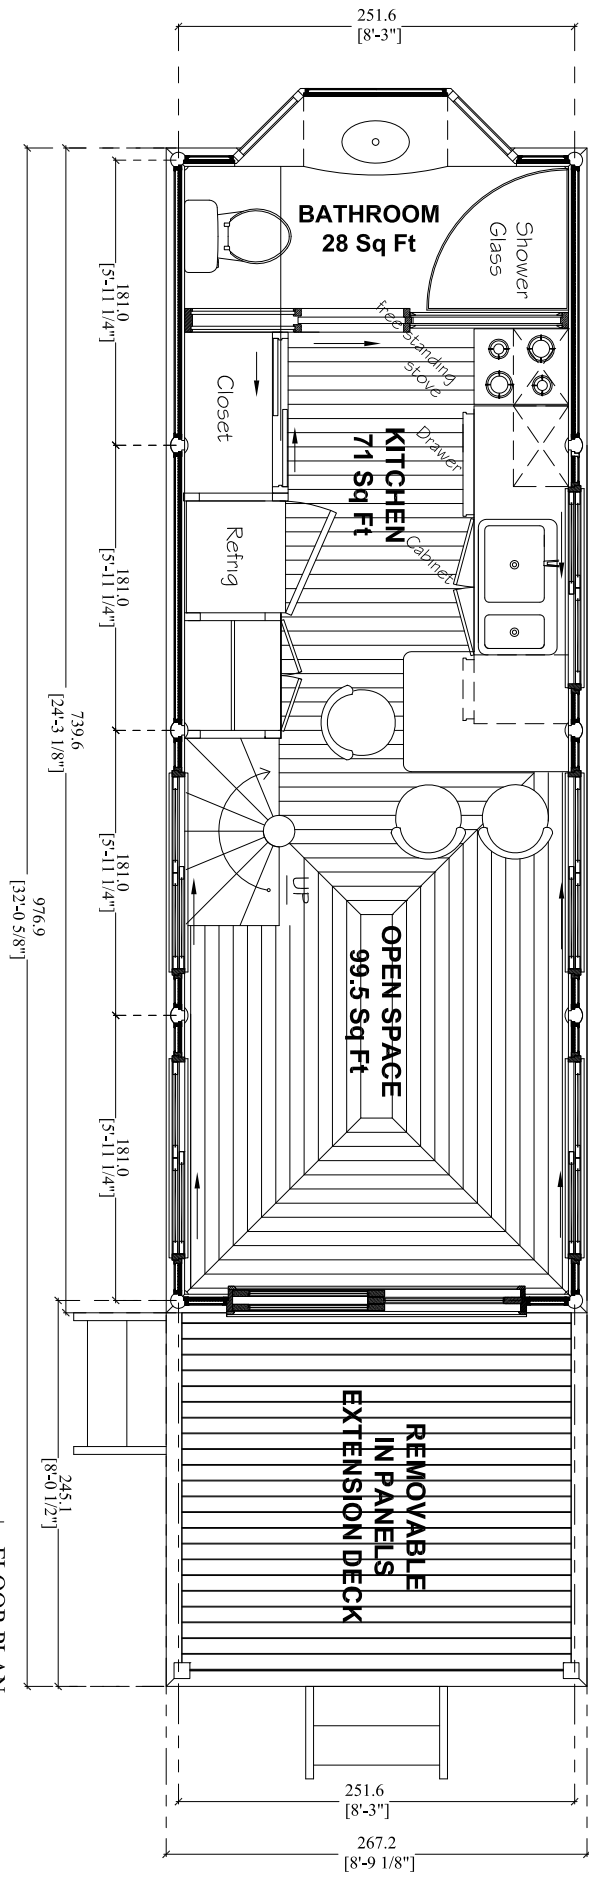

24 FT Long TINY TEMPLE FLOOR PLAN

LOFT PLAN
Scale 1/4"=1'

FLOOR PLAN
Scale 1/4"=1'